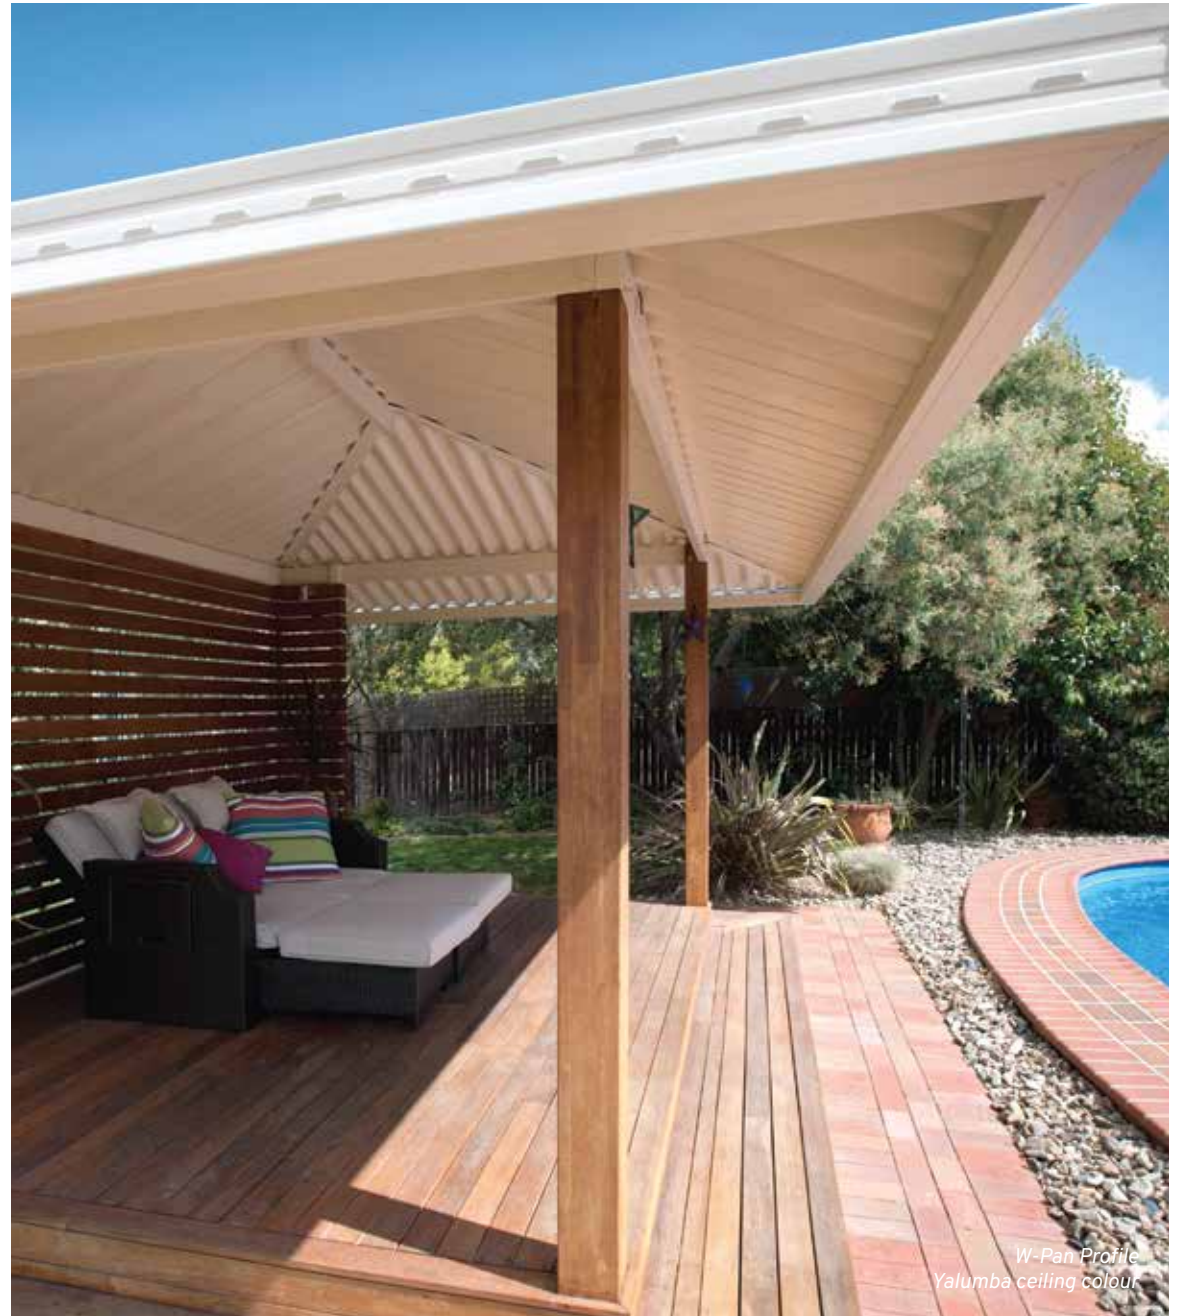

GABLE ROOF

Allows maximum air and light to flow through your outdoor living area. It can be free-standing or attached to your home.

SKILLION ROOF

Simple and versatile, the traditional Skillion roof design integrates easily with any surroundings. It can be free standing or attached to your home.

The spaciousness of the Gable roof design combines well with versatile Skillion roofs to create a unique highlight for any home. It can be free standing or attached to your home.

FLEXIBLE

Design Options

*Conditions apply. See www.shademaster.com.au for warranty document.

SINGLE SKIN

Roof Profile Options

*Flat Profile
White Bay ceiling colour*

*W-Pan Profile
Yalumba ceiling colour*

Customise your look with the choice of 2 Shademaster profile options for your new undercover area.

Each panel features a clipping system that locks the panels together, forming a virtually undetectable weather-tight seal.

W-PAN PROFILE

Robust and long-lasting, the strong W-Pan profile creates outdoor undercover areas built to last.