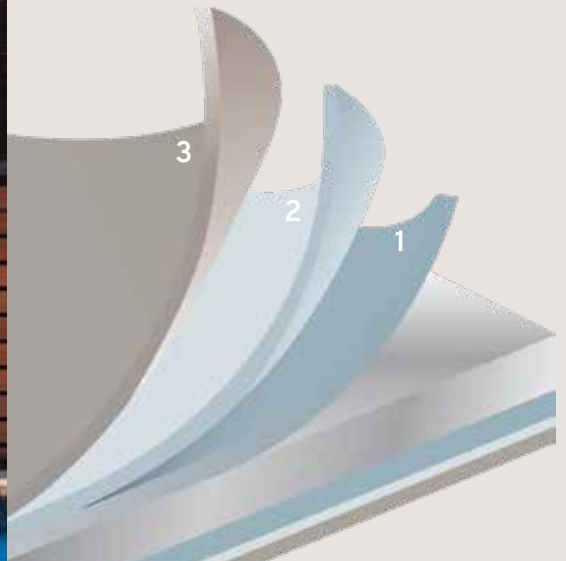

THE 3 STAGE COATING PROCESS