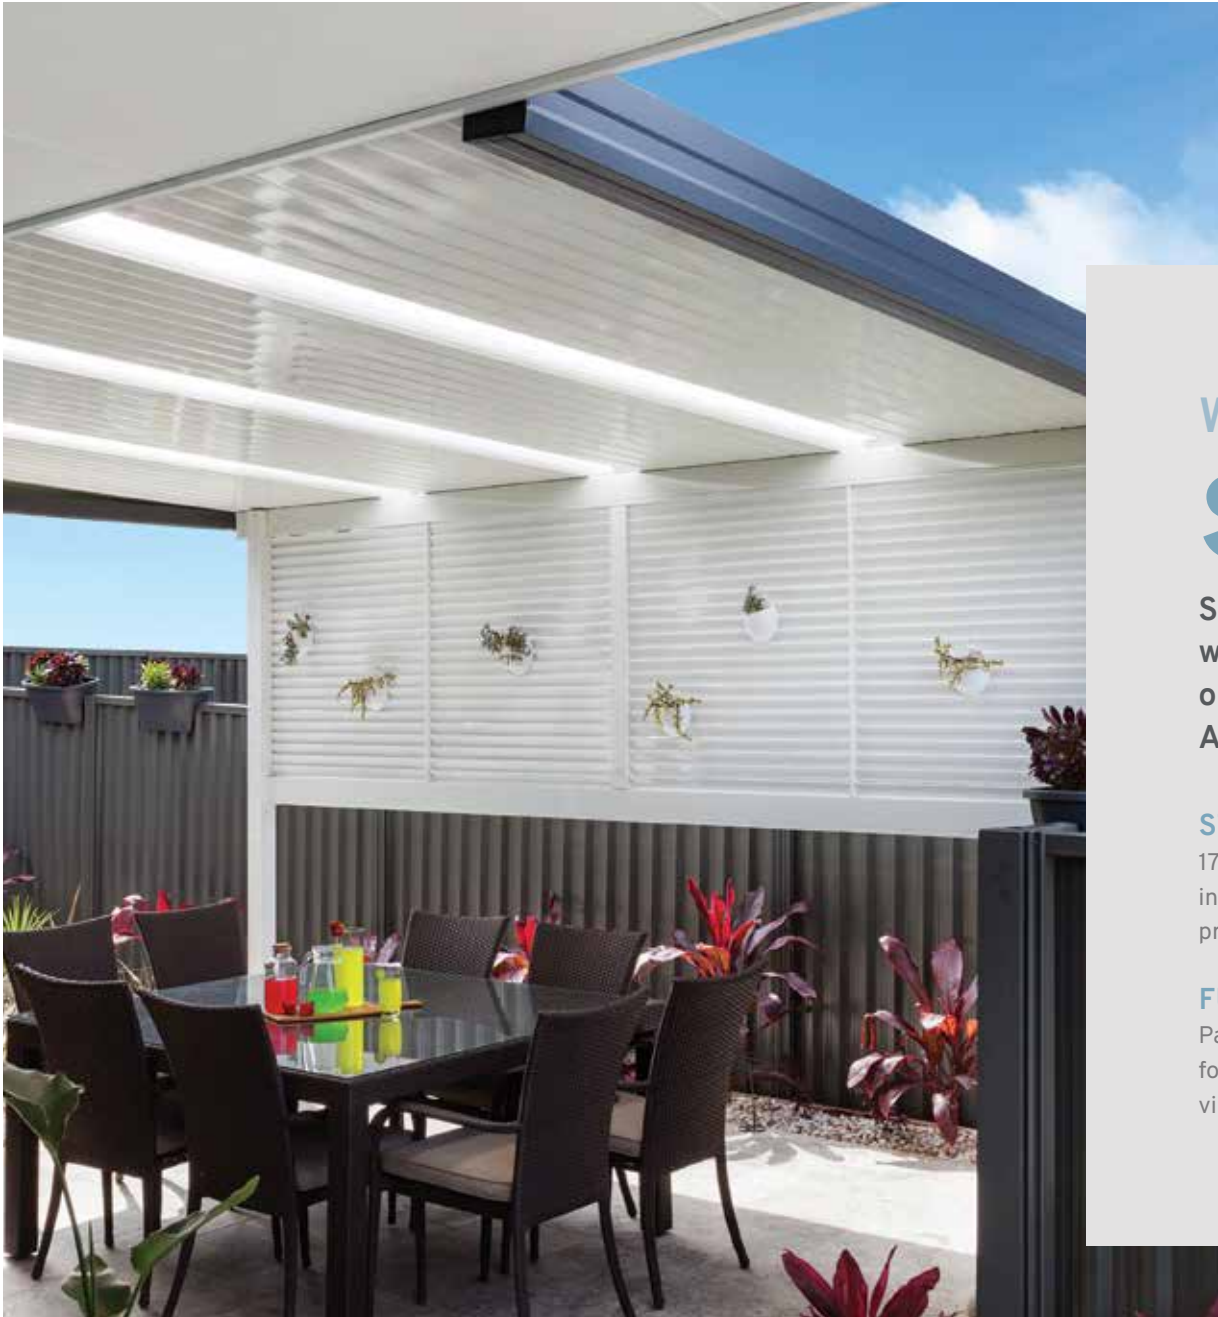

SHADEMASTER[®]
SHELTER SYSTEMS

Single Skin
Roofing Solutions

SOPHISTICATED

Outdoor Living

Make the most of your outdoor living space with a Shademaster® Shelter System. Whether you are after a patio, carport, alfresco, room extension, gazebo or custom solution, the design possibilities are endless with Shademaster.

17 colour combinations in Flat and W-Pan panel profiles.

VERSATILITY

Suitable for a wide range of traditional & modern designs.

FUNCTION

Panels clip together to form a weather-tight, virtually undetectable seal.

GABLE ROOF

Allows maximum air and light to flow through your outdoor living area. It can be free-standing or attached to your home.

SKILLION ROOF

Simple and versatile, the traditional Skillion roof design integrates easily with any surroundings. It can be free standing or attached to your home.

The spaciousness of the Gable roof design combines well with versatile Skillion roofs to create a unique highlight for any home. It can be free standing or attached to your home.

FLEXIBLE

Design Options